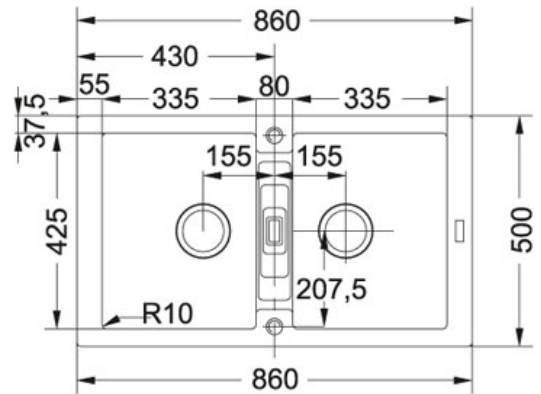

DATA SHEET

FAMILY: SINKS FINISH: ONYX FRAGRANITE SERIES: MARIS MODEL: MRG 620

Product Information

Article number	114.0157.497
Local code	9899937
Cabinet Size	80 (90 if side end)
Dimensions	860x500
Bowl Size	335 mmx425 mmx200 mm
Cut-Out Size	840x480